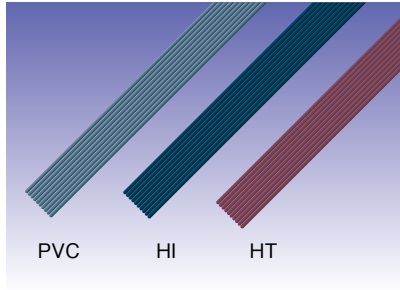

PVC WELDING ROD

Size

Unit:mm

	Color	Quantity for Reference		length (mm)	Unite of Packing (kg)
		Single (●)	Double (●●)		
		φ3	φ3		
For PVC pipe	Gray	530	270	1,000	5
For HI pipe	Navy Blue	540	280	1,000	5
For Plant HT pipe(T-17)	Brown	440	220	1,000	5
For Plant HT pipe(P-10)	Pink	440	220	1,000	5